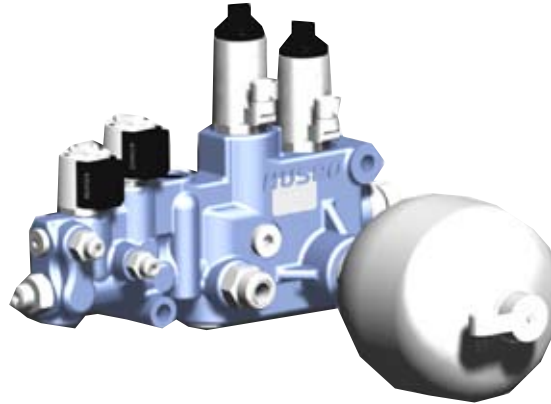

HUSCO has leveraged its automotive and system integration expertise to develop cab and axle suspension control valves for the off-highway equipment market. HUSCO's patented disc pack and EHPV technologies transform an ordinary hydraulic cylinder into an automotive-style strut to provide true suspension damping performance to attenuate vibrations. These systems allow equipment operators to increase productivity by performing work functions at faster speeds, while reducing operator fatigue. HUSCO offers a range of suspension products from passive to active for optimized vehicle control and comfort.

## FEATURES & SPECIFICATIONS

- Operates on existing vehicle hydraulic circuit; separate hydraulic circuit is not required
- Operates like a hydraulic "shock absorber"
- Compact package minimizing number and size of accumulators
- Lockout of cylinder mid-position
- Smooth transition between lockout and suspension
- Automatic leveling for load changes